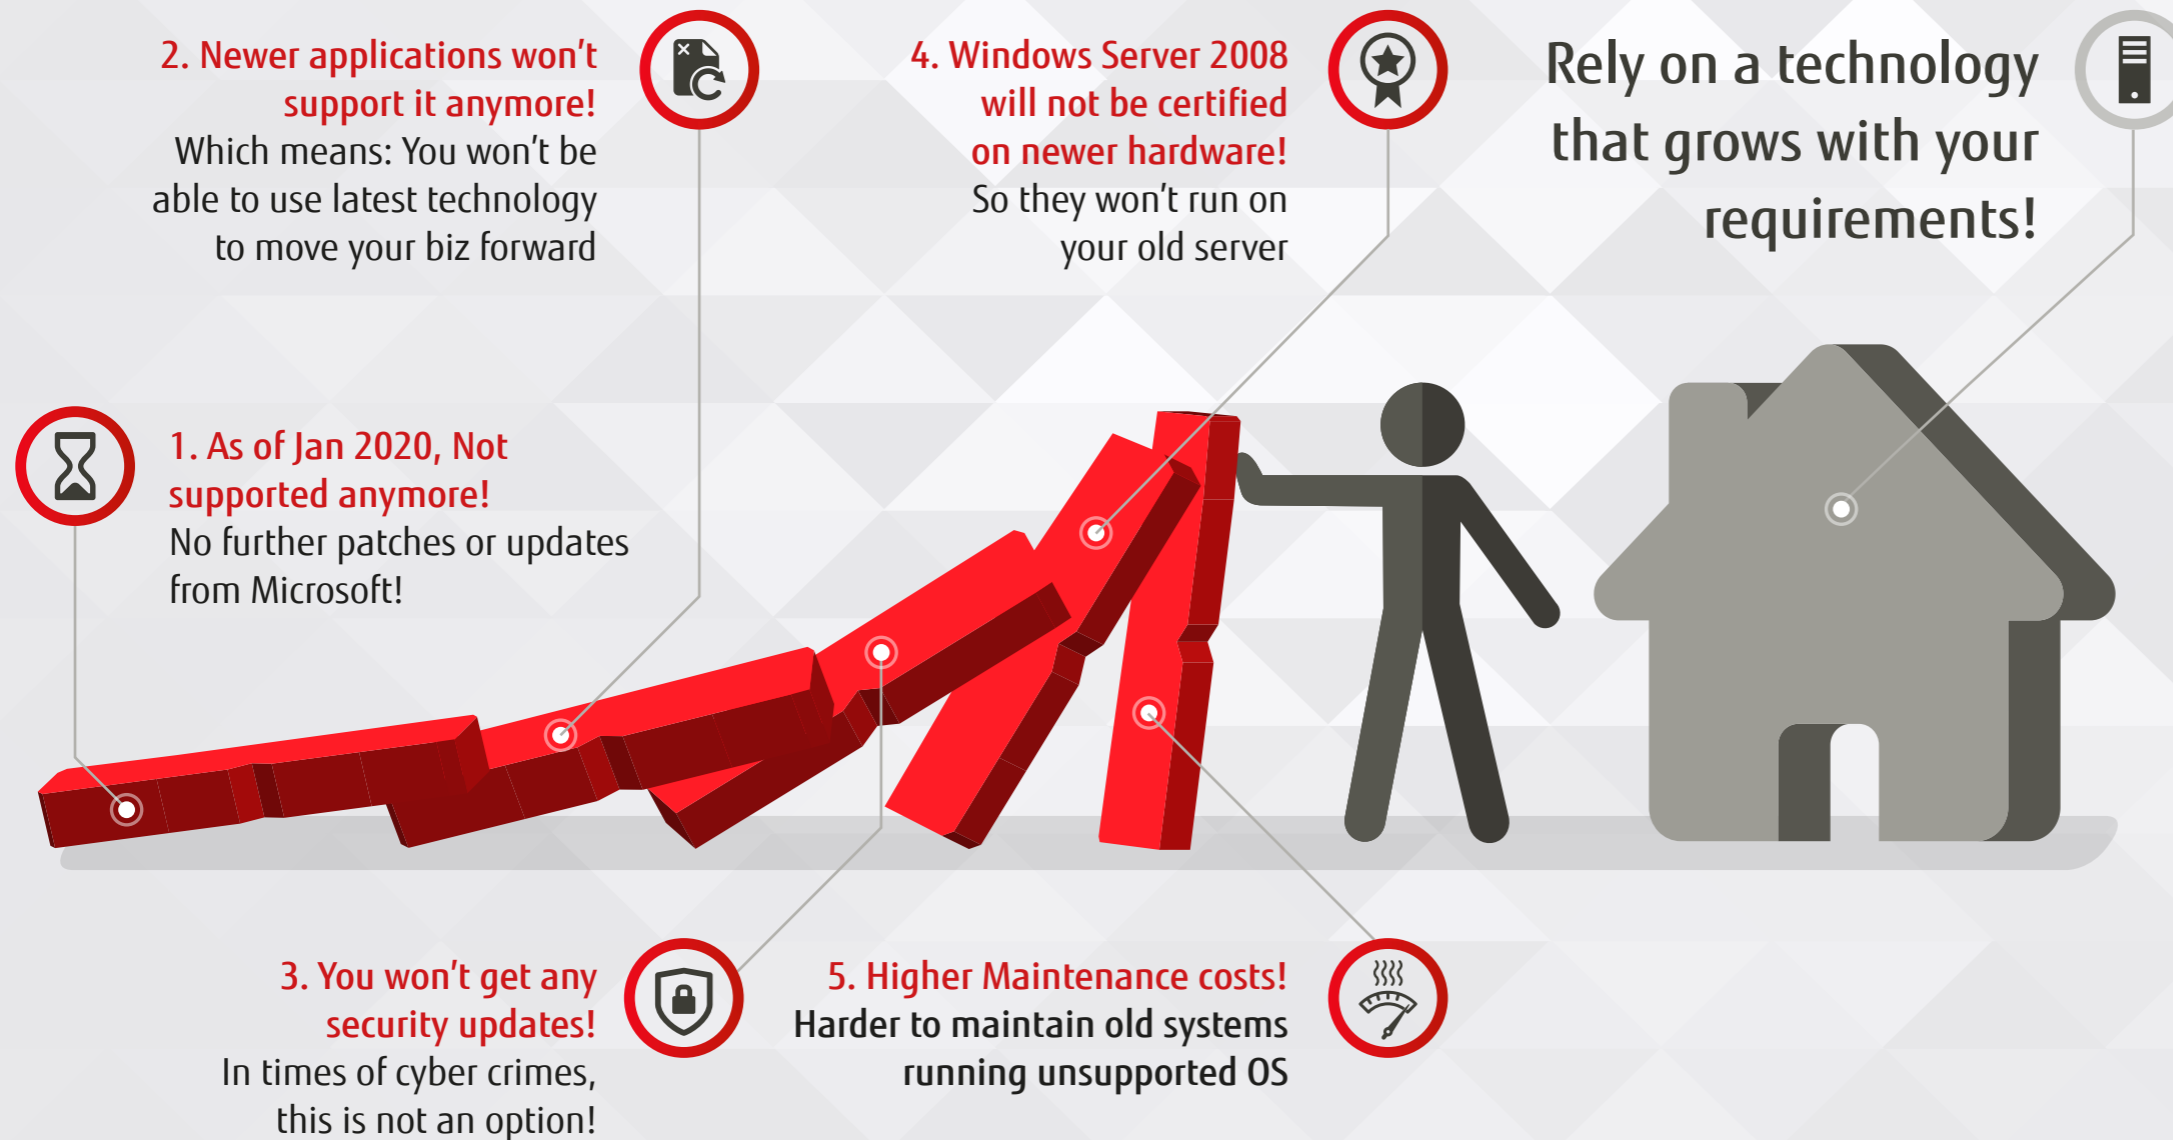

# 5 Good Reasons...

Why you should replace your Windows Server 2008 and 2008 R2 license now  
(and one very good suggestion what you should do instead)

**FUJITSU**

shaping tomorrow with you

**Our suggestion:**  
Any new PRIMERGY running Windows Server 2019 can be re-deployed with our right-sized professional migration services.

# Windows Server 2019

The operating system that bridges on-premises and cloud.