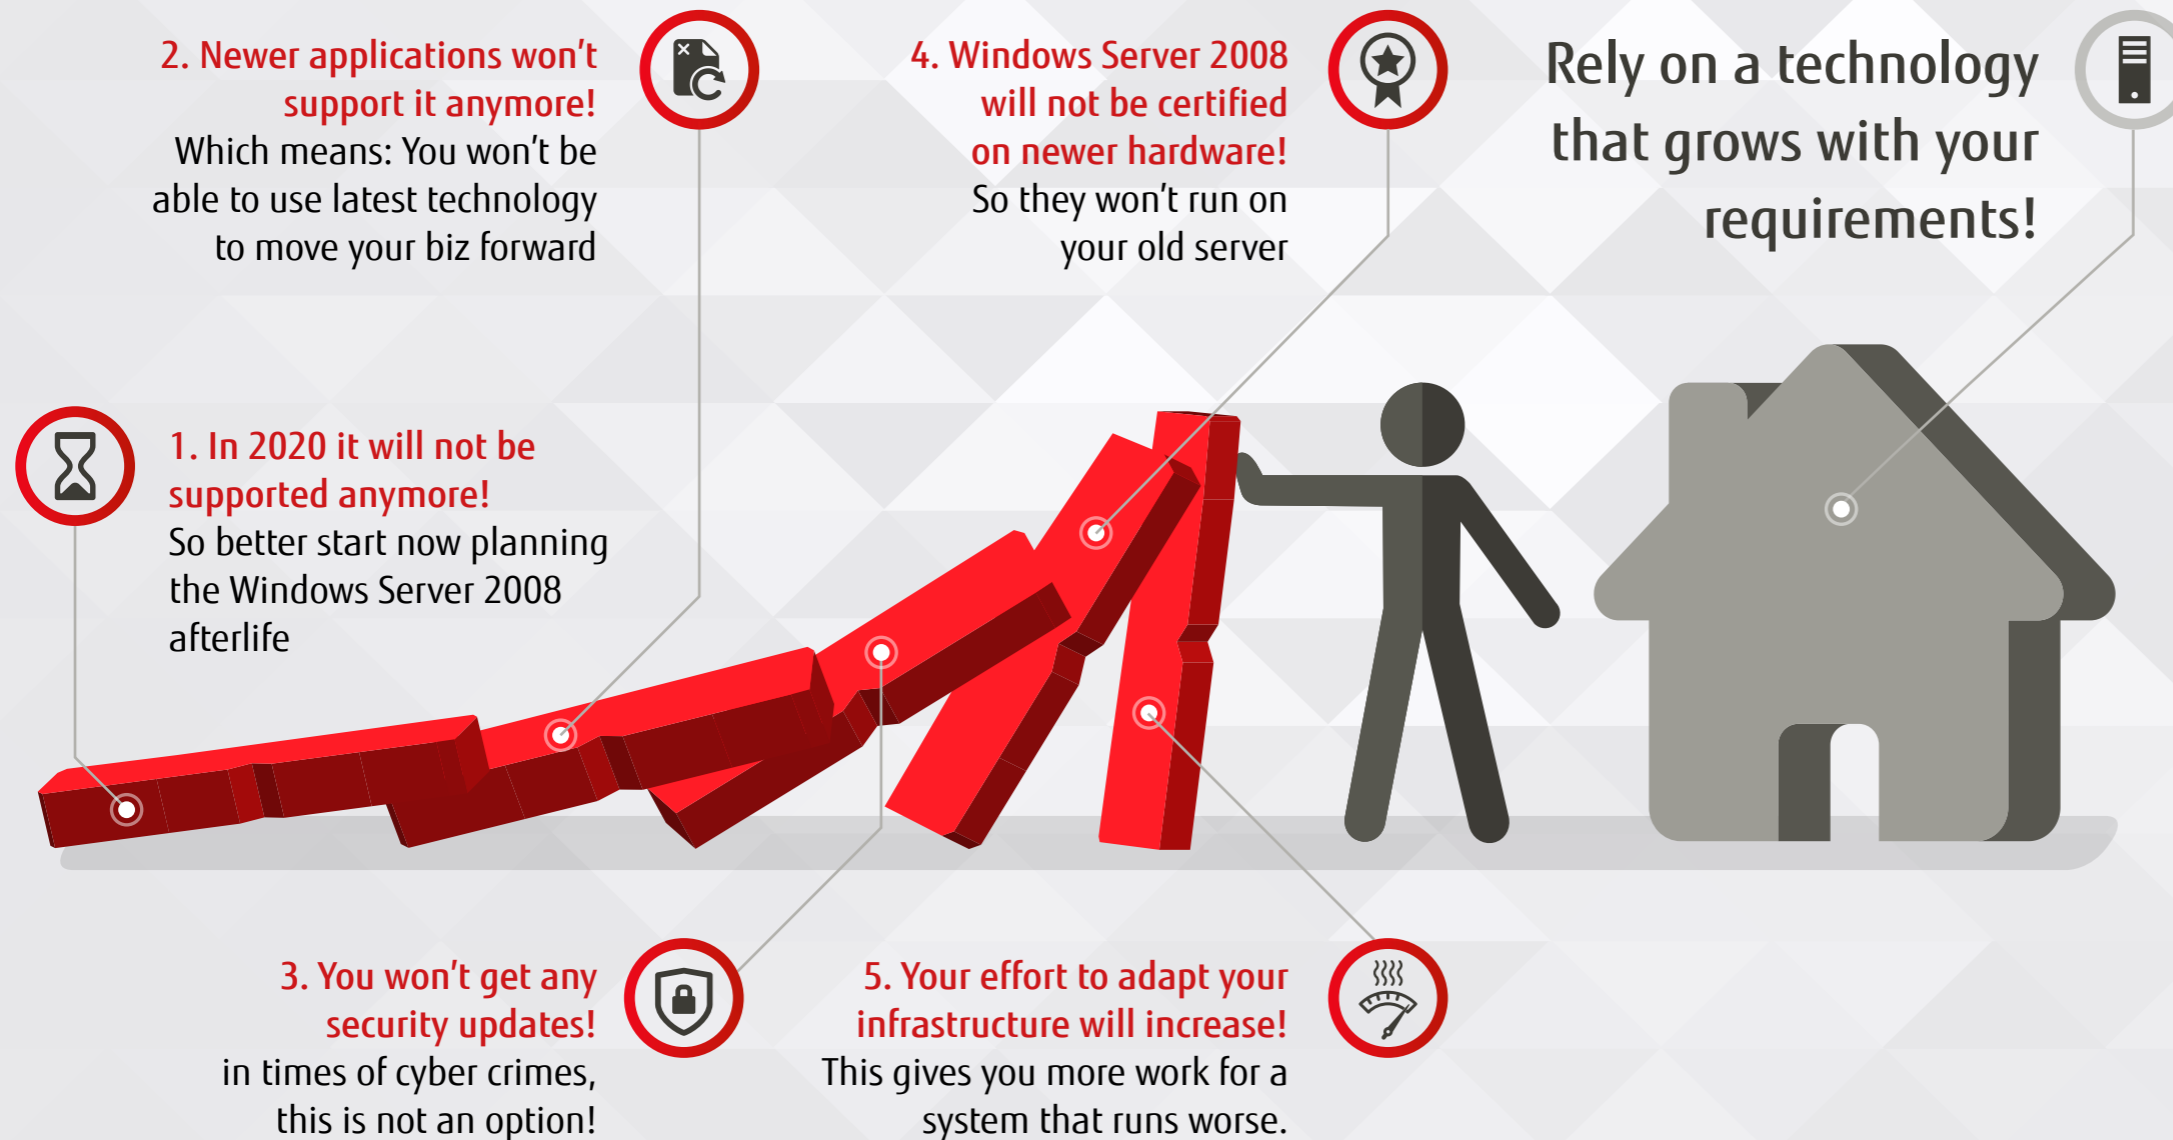

5 Good Reasons...

Why you should replace your Windows Server 2008 and 2008 R2 license now
(and one very good suggestion what you should do instead)

FUJITSU

shaping tomorrow with you

Our suggestion:
Any new PRIMERGY running Windows Server 2019 can be re-deployed with our right-sized professional migration services.

Prepare your company for the afterlife – now!

Windows Server:

The operating system that bridges on-premises and cloud.